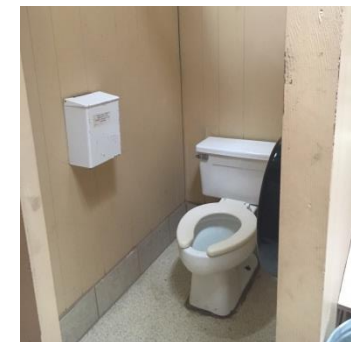

CHICKASAW UNIT

Chickasaw is built into the hill. It is an all-season unit that sleeps 40.

Each room has a small sitting/storage area.

There are 10 rooms that sleep 4 each.

Separate restroom (no shower)

Bathroom has 3 sinks, stalls and showers

Unit is all-season and sleeps 60.

Dining/Meeting area

There are 6 showers, stalls and sinks in the attached bathhouse.

There are 10 rooms that sleep 6 each.

Kitchen has refrigerator, stove, and microwave

Outside deck area

Indoor restroom facilities.

OSONNEE SHELTER

The Osonnee shelter has two fire pits, a grill, refrigerator, ice machine, microwave and sinks. It is both heated and cooled year-round. The shelter is located adjacent to the ball field area and pool.

You will be met at the camp by a Caretaker, and given a check-in sheet and emergency information. Please have your Troop Roster, emailed with your confirmation information, with you.

- If you are staying in one of the all-season lodges these buildings have A/C and heat and restroom/shower facilities in them. All of the lodges have an outdoor fire pit with picnic tables and also an indoor kitchen with a refrigerator, microwave, coffee pots and a stove (Choctaw does not have a stove).
- Ice is available at Osonnee shelter
- No matter what unit you rent, have everyone bring a twin size fitted sheet to cover the mattresses
- Firewood is available at camp
- LEAVE A PLACE BETTER THAN YOU FOUND IT!- Ensure the girls have cleaned up every room/cabin that was used, including the Cook Shelters and Bath houses and you sweep and mop the floors. If you have rented the Conference Center the floors and tables need to be cleaned as well.