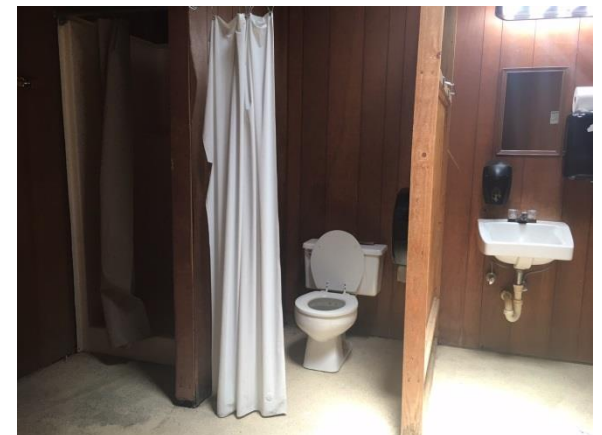

CHICKASAW UNIT

Chickasaw is built into the hill. It is an all-season unit that sleeps 40.

Each room has a small sitting/storage area.

There are 10 rooms that sleep 4 each.

Separate restroom (no shower)

Bathroom has 3 sinks, stalls and showers

Unit is all-season and sleeps 60.

Dining/Meeting area

There are 6 showers, stalls and sinks in the attached bathhouse.

There are 10 rooms that sleep 6 each.

Kitchen has refrigerator, stove, and microwave

Outside deck area

CHOCTAW UNIT

Unit has 3 outdoor cabins to sleep 12

Bathhouse

Restroom facilities

Cook shelter with refrigerator and grill

Each cabin sleeps up to 4

CHEROKEE SHELTER

Outdoor picnic area with grill and water (shown below)

Indoor restroom facilities.

OSONNEE SHELTER

The Osonnee shelter has two fire pits, a grill, refrigerator, ice machine, microwave and sinks. It is both heated and cooled year-round. The shelter is located adjacent to the ball field area and pool.