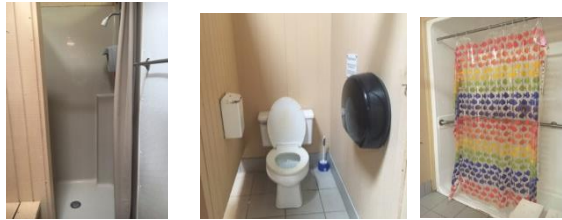

CHICKASAW UNIT

Chickasaw is built into the hill. It is an all-season unit that sleeps 40.

Each room has a small sitting/storage area.

There are 10 rooms that sleep 4 each.

Separate restroom (no shower)

Bathroom has 3 sinks, stalls and showers

Unit is all-season and sleeps 60.

Dining/Meeting area

There are 6 showers, stalls and sinks in the attached bathhouse.

There are 10 rooms that sleep 6 each.

Kitchen has refrigerator, stove, and microwave

Outside deck area

CHOCTAW UNIT

Unit has 3 outdoor cabins to sleep 12

Bathhouse

Restroom facilities

Cook shelter with refrigerator and grill

Each cabin sleeps up to 4

CHEROKEE SHELTER

Outdoor picnic area with grill and water (shown below)

Indoor restroom facilities.

OSONNEE SHELTER

The Osonnee shelter has two fire pits, a grill, refrigerator, ice machine, microwave and sinks. It is both heated and cooled year-round. The shelter is located adjacent to the ball field area and pool.