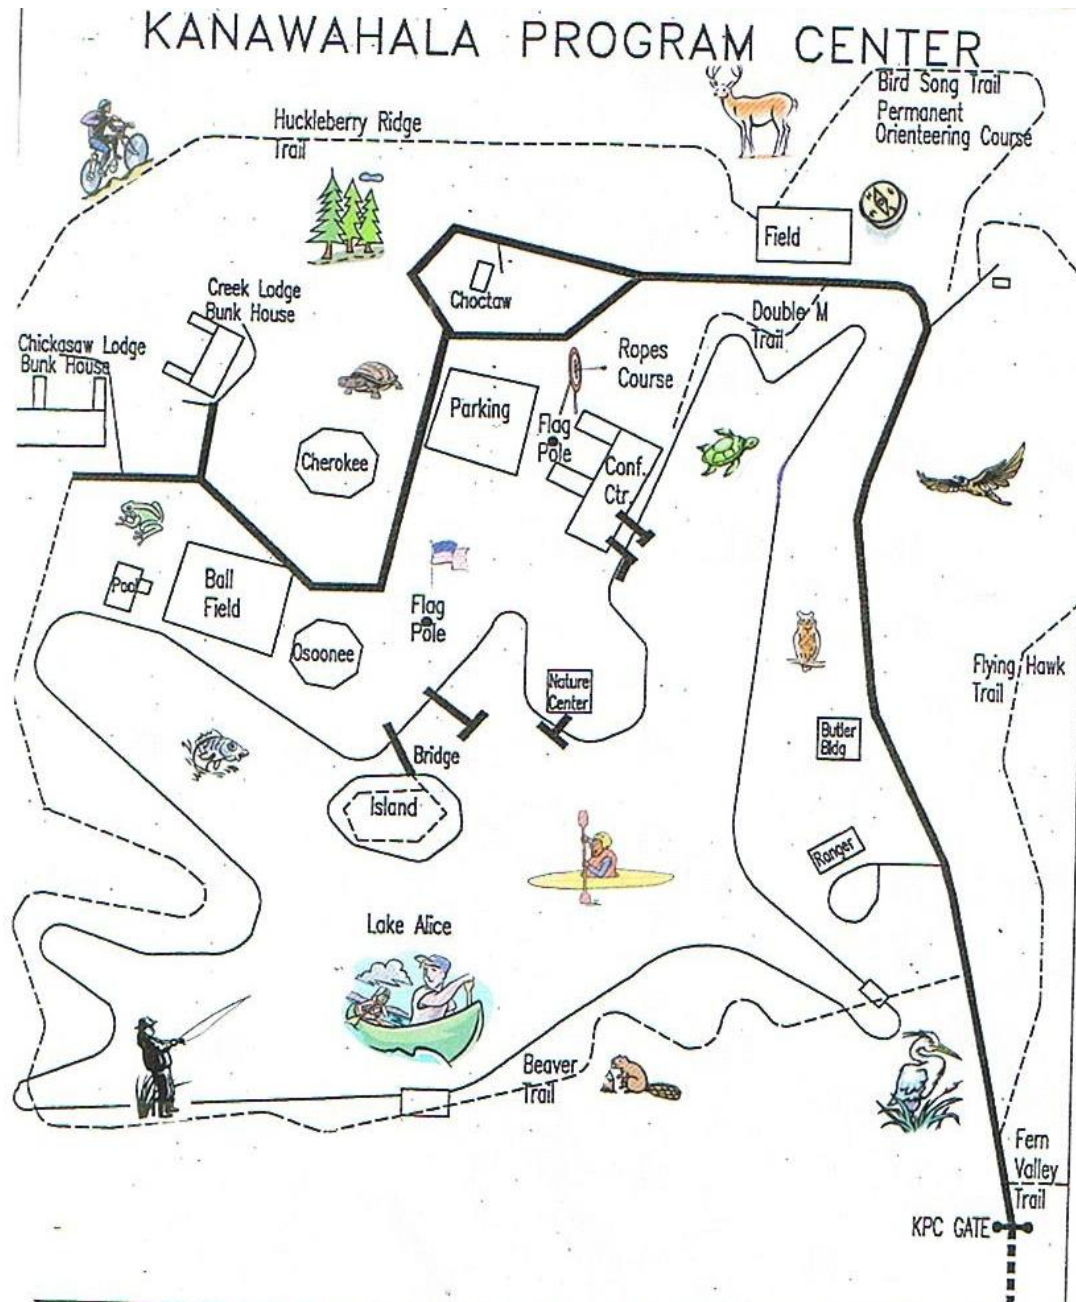

**KANAWAHALA PROGRAM CENTER
(KPC)**

girl scouts of north-central alabama

PROPERTY LAYOUT

GENERAL INFORMATION

- KPC is located in Chelsea, AL in Shelby County, it was established in 1976 and has 600 acres with a 45 acre lake.
- Facilities:
 - Chickasaw: All-season indoor bunk style, w/kitchen (Capacity 40)
 - Creek: All-season indoor bunk style, w/kitchen (Capacity 60)
 - Choctaw: All-season indoor bunk style (Capacity 12)
 - Cherokee: Shelter with bathroom and shower
 - Osonee Cook shelter
 - Conference Center: Industrial kitchen, conference/dining areas (Capacity dining hall 165, meeting room 60)
 - Nature Hut
 - Pool
 - Storm shelter
 - Boat House
- Handicap Accessible
- Open to the Public

CHICKASAW UNIT

Chickasaw is built into the hill. It is an all-season unit that sleeps 40.

Each room has a small sitting/storage area.

There are 10 rooms that sleep 4 each.

Separate restroom (no shower)

Bathroom has 3 sinks, stalls and showers

CHICKASAW UNIT (con't)

Dining/meeting area attached to the lodging areas.

Deck attached to main building.

Kitchen has refrigerator, stove, microwave and coffee pot.

There is a fire pit with the unit.

CREEK UNIT

Bridge to Seminole Island, just steps from Osonnee Shelter.

CONFERENCE CENTER

View from the lake

Entrance from the parking lot

Dining Area- Capacity 165

Outside deck with large double grills

Gathering or reception area