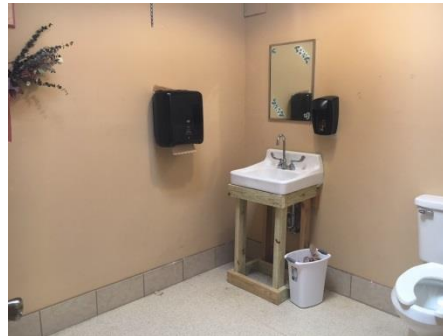

CHICKASAW UNIT

Chickasaw is built into the hill. It is an all-season unit that sleeps 40.

Each room has a small sitting/storage area.

There are 10 rooms that sleep 4 each.

Separate restroom (no shower)

Bathroom has 3 sinks, stalls and showers

Unit is all-season and sleeps 60.

Dining/Meeting area

There are 6 showers, stalls and sinks in the attached bathhouse.

There are 10 rooms that sleep 6 each.

Kitchen has refrigerator, stove, and microwave

Outside deck area

Indoor restroom facilities.

OSONNEE SHELTER

The Osonnee shelter has two fire pits, a grill, refrigerator, ice machine, microwave and sinks. It is both heated and cooled year-round. The shelter is located adjacent to the ball field area and pool.

You will be met at the camp by a Caretaker, and given a check-in sheet and emergency information. Please have your Troop Roster, emailed with your confirmation information, with you.

- If you are staying in one of the all-season lodges these buildings have A/C and heat and restroom/shower facilities in them. All of the lodges have an outdoor fire pit with picnic tables and also an indoor kitchen with a refrigerator, microwave, coffee pots and a stove (Choctaw does not have a stove).
- Ice is available at Osonnee shelter
- No matter what unit you rent, have everyone bring a twin size fitted sheet to cover the mattresses
- Firewood is available at camp
- LEAVE A PLACE BETTER THAN YOU FOUND IT!- Ensure the girls have cleaned up every room/cabin that was used, including the Cook Shelters and Bath houses and you sweep and mop the floors. If you have rented the Conference Center the floors and tables need to be cleaned as well.